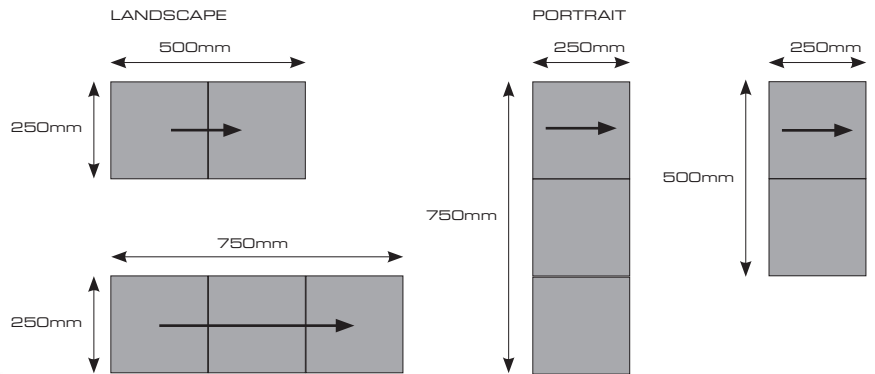

## SOLID PERFORMER

Reliability and adaptability,  
a system you can rely on to  
deliver a stunning screen - you  
can be confident it will deliver what it says on the tin.

Comes in 2 delicious flavours,  
500x250 & 750x250mm

### FIXING ORIENTATION OPTIONS

	Q1830	Q2600L	Q2600	Q3910HBL	Q3910HB
Physical Pixel Pitch (HxV) mm	1.838	2.604	2.604	3.906	3.906
Pixel Configuration	SMD 3-in-1				
LED Type/Face colour	2020/Black	2020/Black	2020/Black	1921/White	1921/White
Pixel Resolution (Width/Height) pixels/panel	272/136	288/96	192/96	192/64	128/64
Panel Dimensions (W x H x D) mm	500 x 250 x 52	750 x 250 x 52	500 x 250 x 52	750 x 250 x 52	500 x 250 x 52
Standard Panel Area m <sup>2</sup>	0.125	0.1875	0.125	0.1875	0.125
Standard Panel Weight kg	4.2	5.5	4.2	5.5	4.2
Viewing Angles H/V	140/140				
Ingress Protection (Front/Rear)	Indoor IP20/IP20				
Maintenance Access	All Front				
Refresh Rate Hz	≥1,920				
Brightness (Normal) nits	>600	>800	>800	>2720	>2720
Enhanced Brightness nits	>800	>1,000	>1,000	>3,200	>3,200
Input Voltage VAC	110~240				
Max Panel Power Watts	95	95	60	112	75
Normal Input Power (Average) Watts/m <sup>2</sup>	203	203	203	240	240
Normal Input Power (Maximum) Watts/m <sup>2</sup>	507	507	507	600	600
Control System	NovaStar				
Mitering	By special order				
Certification	CE, FCC, ETL, EMC, LVD, RoHS				